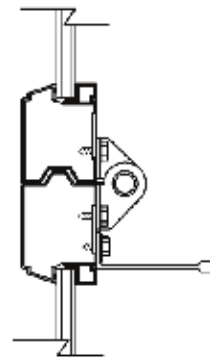

Obscure

Industrex

Mirrorview

SAFE-WAY
GARAGE DOORS

Make a Statement.

Models:

| Model | Width | Height | Glass Options | Aluminum Panel Options |
|------------------|-----------|-----------|--------------------------------|-------------------------------|
| 450 Medium Frame | 14'2" Max | 14'0" Max | DSB Single, Tempered Single* | Single Thickness Pebble Grain |
| 550 Heavy Frame | 24'2" Max | 16'0" Max | DSB Single, Tempered Single* | Single Thickness Pebble Grain |
| 551 Heavy Frame | 24'2" Max | 16'0" Max | Insulated, Tempered Insulated* | Insulated Pebble Grain |

Construction:

- 2" thick, tongue and groove sections joints allow for use with most door models offered by Safe Way Garage Doors.
- Stiles and rails firmly attached by internal through-bolting with Low-Visibility re-enforcing struts when required.
- Snap-in glazing strips secure either DSB glass, Plexiglass, Tempered, Insulated Tempered, Aluminum panels, Insulated Aluminum panels.*

(cross-section of meeting rails with attached low-visibility strut)

Model 550-551

Distributed by:

As Safe-Way Door constantly strives to improve our product, all specifications listed in this informative brochure are subject to change without notice or obligation. Printed color may vary from actual color, please check with your local dealer for color swatches.