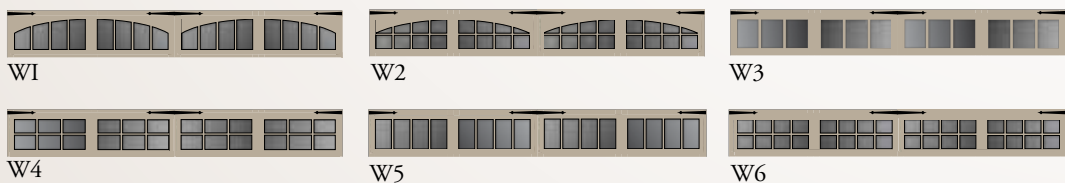

SOPHISTICATE SERIES

RIDGE & PLATEAU — CARRIAGE HOUSE WOOD GARAGE DOORS

NATURAL BEAUTY WITH SOPHISTICATION

SAFE-WAY

GARAGE DOORS

Make a Statement.

RIDGE

The Ridge offers nine popular design options and six window designs to achieve the “carriage house” look.

PLATEAU

Plateau carriage-style doors can be customized to complement any style home or application, adding beauty, versatility, and value.

Shown with custom Plateau Series doors

16' & 18' RIDGE DOUBLE DOORS

RIDGE WINDOW OPTIONS

Hardware shown may not be included; please see your local dealer for details.

RIDGE DOOR & WINDOW SELECTIONS

Single
Sizes: 8', 9' & 10'

Three
Sizes: 12' & 14'

Double
Size: 16' & 18'

R1 Series								
	R1AS	R1AW1	R1AW2	R1AW3	R1AW4	R1AW5	R1AW6	
	R2AS	R2AW1	R2AW2	R2AW3	R2AW4	R2AW5	R2AW6	
	R2 Series							
		R2BS	R2BW1	R2BW2	R2BW3	R2BW4	R2BW5	R2BW6
R2CS		R2CW1	R2CW2	R2CW3	R2CW4	R2CW5	R2CW6	
R3 Series								
		R3AS	R3AW1	R3AW2	R3AW3	R3AW4	R3AW5	R3AW6
	R4AS	R4AW1	R4AW2	R4AW3	R4AW4	R4AW5	R4AW6	
	R4 Series							
		R5AS	R5AW1	R5AW2	R5AW3	R5AW4	R5AW5	R5AW6
R5BS		R5BW1	R5BW2	R5BW3	R5BW4	R5BW5	R5BW6	
R5 Series								
		R5CS	R5CW1	R5CW2	R5CW3	R5CW4	R5CW5	R5CW6

- Available in nine designs with six distinct window options.
- Constructed of stain grade cedar.
- Available in multiple sizes. Consult your dealer for details.

PLATEAU PRODUCT DETAILS

- Plateau is customized to your specifications. Provide your dealer with the wood species, size and design you desire, and Safe-Way will create the product you desire.
- Lead times for the Plateau may fluctuate based on the wood species and design requested.