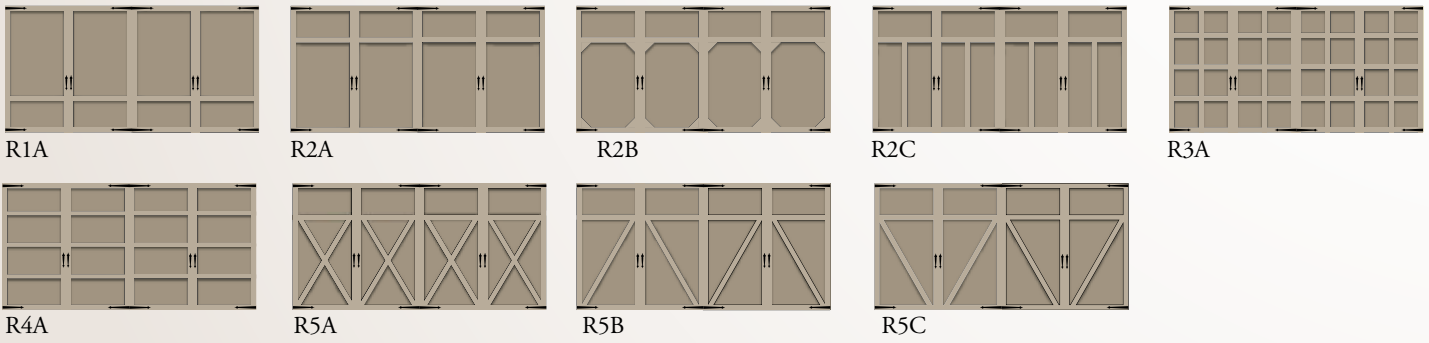

SOPHISTICATE SERIES

RIDGE & PLATEAU — CARRIAGE HOUSE WOOD GARAGE DOORS

NATURAL BEAUTY WITH SOPHISTICATION

SAFE-WAY

GARAGE DOORS

Make a Statement.

RIDGE

The Ridge offers nine popular design options and six window designs to achieve the “carriage house” look.

PLATEAU

Plateau carriage-style doors can be customized to complement any style home or application, adding beauty, versatility, and value.

Shown with custom Plateau Series doors

16' & 18' RIDGE DOUBLE DOORS

RIDGE WINDOW OPTIONS

Hardware shown may not be included; please see your local dealer for details.

RIDGE DOOR & WINDOW SELECTIONS

Single
Sizes: 8', 9' & 10'

Three
Sizes: 12' & 14'

Double
Size: 16' & 18'

R1 Series								
	R1AS	R1AW1	R1AW2	R1AW3	R1AW4	R1AW5	R1AW6	
	R2AS	R2AW1	R2AW2	R2AW3	R2AW4	R2AW5	R2AW6	
	R2 Series							
		R2BS	R2BW1	R2BW2	R2BW3	R2BW4	R2BW5	R2BW6
R2CS		R2CW1	R2CW2	R2CW3	R2CW4	R2CW5	R2CW6	
R3 Series								
		R3AS	R3AW1	R3AW2	R3AW3	R3AW4	R3AW5	R3AW6
	R4AS	R4AW1	R4AW2	R4AW3	R4AW4	R4AW5	R4AW6	
	R4 Series							
		R5AS	R5AW1	R5AW2	R5AW3	R5AW4	R5AW5	R5AW6
R5BS		R5BW1	R5BW2	R5BW3	R5BW4	R5BW5	R5BW6	
R5 Series								
		R5CS	R5CW1	R5CW2	R5CW3	R5CW4	R5CW5	R5CW6

- Available in nine designs with six distinct window options.
- Constructed of stain grade cedar.
- Available in multiple sizes. Consult your dealer for details.

PLATEAU PRODUCT DETAILS

- Plateau is customized to your specifications. Provide your dealer with the wood species, size and design you desire, and Safe-Way will create the product you desire.
- Lead times for the Plateau may fluctuate based on the wood species and design requested.