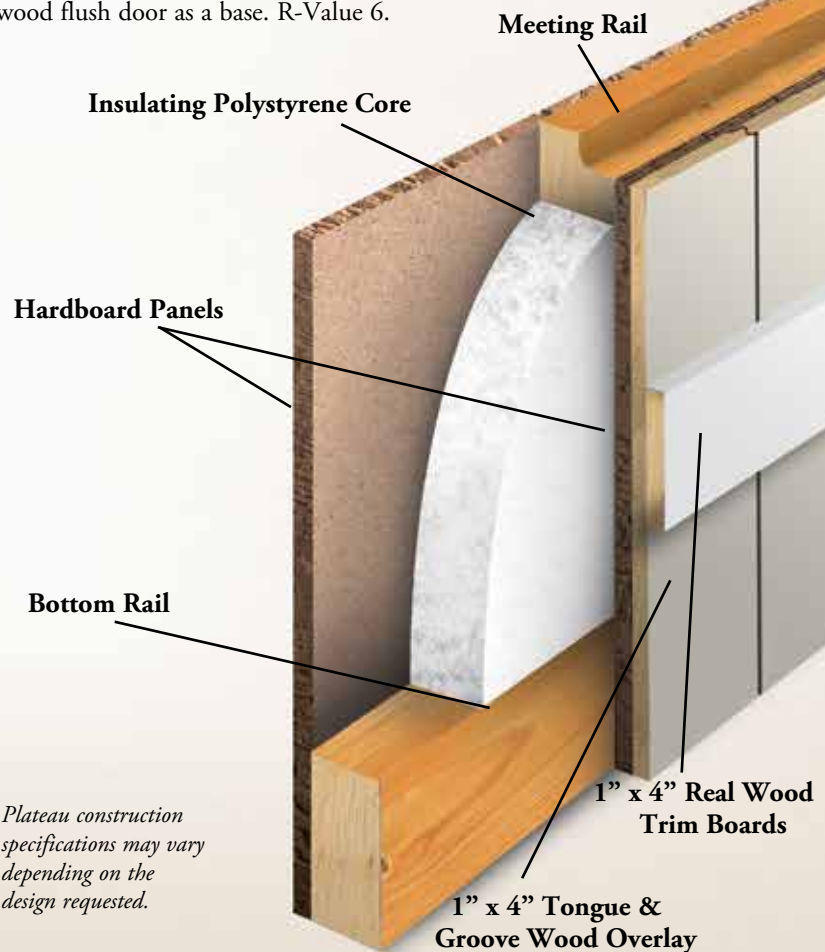

- Available in nine designs with six distinct window options.
- Constructed of stain grade cedar.
- Available in multiple sizes. Consult your dealer for details.

PLATEAU PRODUCT DETAILS

- Plateau is customized to your specifications. Provide your dealer with the wood species, size and design you desire, and Safe-Way will create the product you desire.
- Lead times for the Plateau may fluctuate based on the wood species and design requested.

CONSTRUCTION

Both Ridge and Plateau use a 1-1/4" insulated wood flush door as a base. R-Value 6.

Plateau construction specifications may vary depending on the design requested.

As Safe-Way Door constantly strives to improve our product, all specifications listed in this informative brochure are subject to change without notice or obligation. Printed color may vary from actual color, please check with your local dealer for color swatches. 05/2020