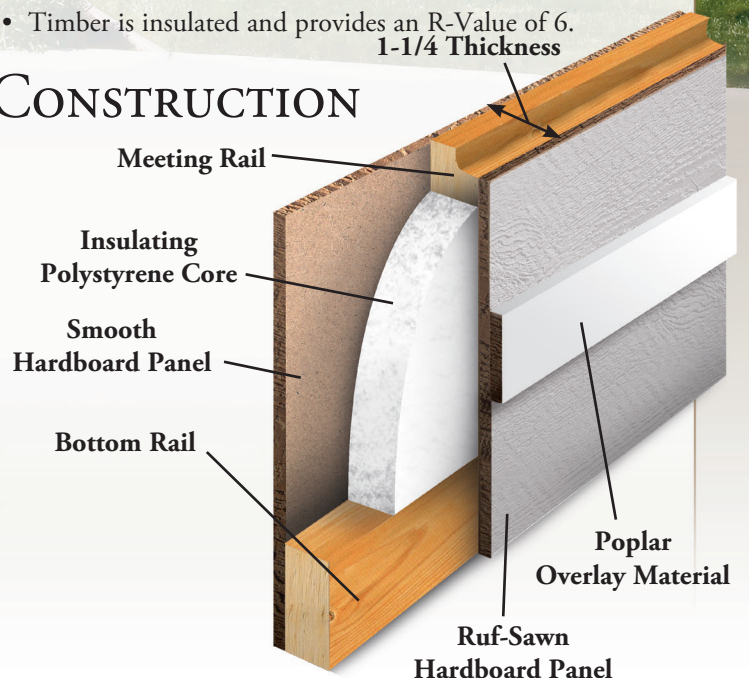

CONSTRUCTION

* Additional decorative hardware options are available. Consult your dealer for details.