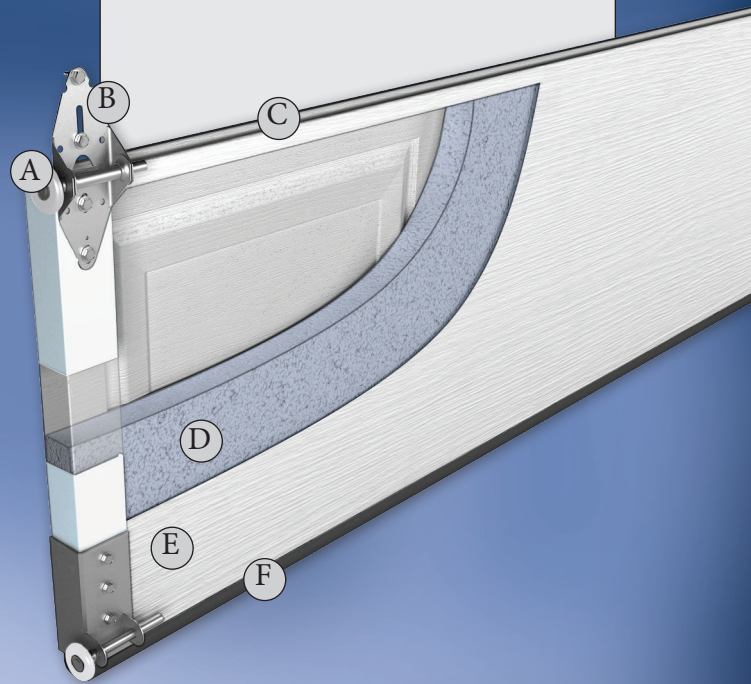

- A. 11 ball nylon rollers provide quiet operation and long lasting durability.
- B. Heavy duty galvanized 14 gauge hardware.
- C. Tongue and groove design provides weathertight section joints.
- D. Expanded polystyrene insulation provides an R-Value of 10.25.
- E. Steel skins inside and out provide maximum durability.
- F. Aluminum bottom retainer with vinyl weatherstrip.