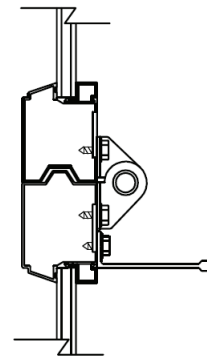

Obscure

Industrex

Mirrorview

SAFE-WAY
GARAGE DOORS

Make a Statement.

Models:

Model	Width	Height	Glass Options	Aluminum Panel Options
450 Medium Frame	14'2" Max	14'0" Max	DSB Single, Tempered Single*	Single Thickness Pebble Grain
550 Heavy Frame	24'2" Max	16'0" Max	DSB Single, Tempered Single*	Single Thickness Pebble Grain
551 Heavy Frame	24'2" Max	16'0" Max	Insulated, Tempered Insulated*	Insulated Pebble Grain

Construction:

- 2" thick, tongue and groove sections joints allow for use with most door models offered by Safe Way Garage Doors.
- Stiles and rails firmly attached by internal through-bolting with Low-Visibility re-enforcing struts when required.
- Snap-in glazing strips secure either DSB glass, Plexiglass, Tempered, Insulated Tempered, Aluminum panels, Insulated Aluminum panels.*

(cross-section of meeting rails with attached low-visibility strut)

Model 550-551

Distributed by:

As Safe-Way Door constantly strives to improve our product, all specifications listed in this informative brochure are subject to change without notice or obligation. Printed color may vary from actual color, please check with your local dealer for color swatches.