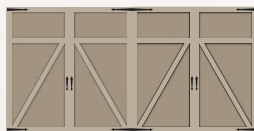

PLATEAU

Plateau carriage-style doors can be customized to complement any style home or application, adding beauty, versatility, and value.

Shown with custom Plateau Series doors

16' & 18' RIDGE DOUBLE DOORS

R1A

R2A

R2B

R2C

R3A

R4A

R5A

R5B