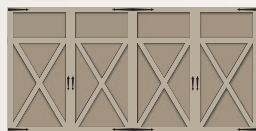

PLATEAU

Plateau carriage-style doors can be customized to complement any style home or application, adding beauty, versatility, and value.

Shown with custom Plateau Series doors

16' & 18' RIDGE DOUBLE DOORS

R1A

R2A

R2B

R2C

R3A

R4A

R5A

R5B

W6

RIDGE DOOR & WINDOW SELECTIONS

Single
Sizes: 8', 9' & 10'

Three
Sizes: 12' & 14'

Double
Size: 16' & 18'

R1 Series

R1AS

R1AW1