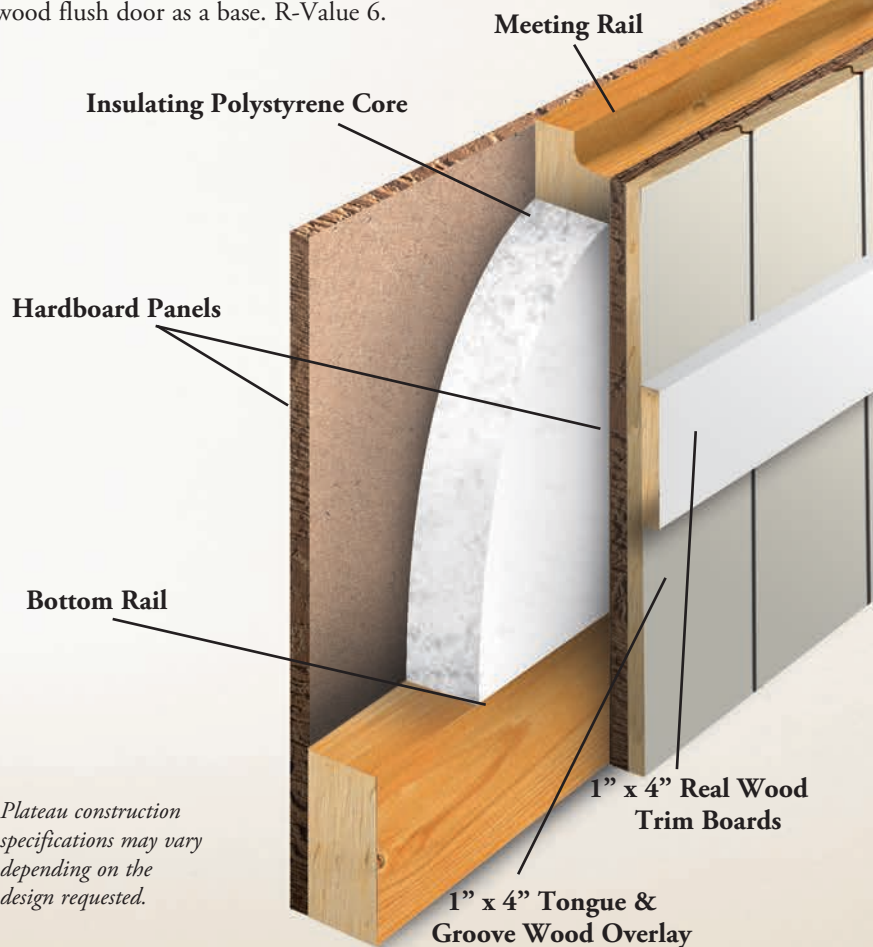

- Available in nine designs with six distinct window options.
- Constructed of stain grade cedar.
- Available in multiple sizes. Consult your dealer for details.

PLATEAU PRODUCT DETAILS

- Plateau is customized to your specifications. Provide your dealer with the wood species, size and design you desire, and Safe-Way will create the product you desire.
- Lead times for the Plateau may fluctuate based on the wood species and design requested.

WOOD PRODUCT FINISHING & CARE

The Ridge and Plateau must be finished on all six sides per the directions included in your installation instructions. Failure to comply will void the warranty. Maintaining a wood door is very important. Review the maintenance information included in your installation instructions.

CONSTRUCTION

Both Ridge and Plateau use a 1-1/4" insulated wood flush door as a base. R-Value 6.

Plateau construction specifications may vary depending on the design requested.

As Safe-Way Door constantly strives to improve our product, all specifications listed in this informative brochure are subject to change without notice or obligation. Printed color may vary from actual color, please check with your local dealer for color swatches.
05/2020