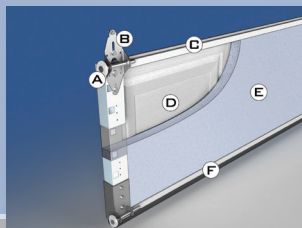

Carriage House Panel // 46/47

Long Carriage House Panel // 48/49

Standard Raised Panel // 56/57

Long Ranch Raised Panel // 58/59

Ribbed // 60/61

25 gauge door available in a ribbed steel look as in Model 60 or 61 (Available in white only). Window options on the 60 and 61 are the same as those on the 240 and 260 models.

- A. Finish Painted Coat
- B. Primer Coat
- C. Galvanized Layer
- D. Steel

- A. Nylon roller provide quiet operation and long lasting durability.*
- B. Heavy duty galvanized 18 gauge hardware.*
- C. Tongue and groove design provides weather- tight section joints.